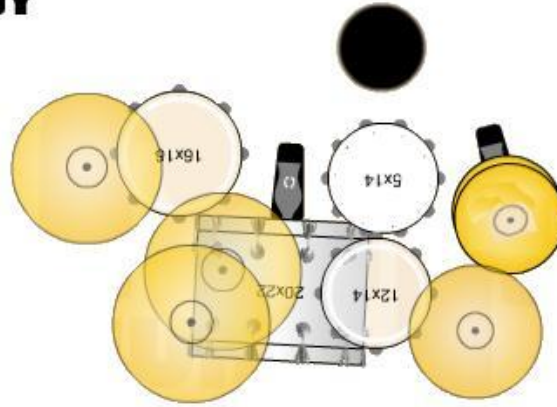

Stageplan JOHNBOY

Mics: 1 x Snare, 2 x Tom, 1 x Bassdrum,
1 x Hi-Hat, 2 x Overhead/Cymbals

Monitor

220V

Guitar Amp
4x12 Box
1 Mic

220V

Bass Amp
4x10 Box
1 Mic + D.I. Out