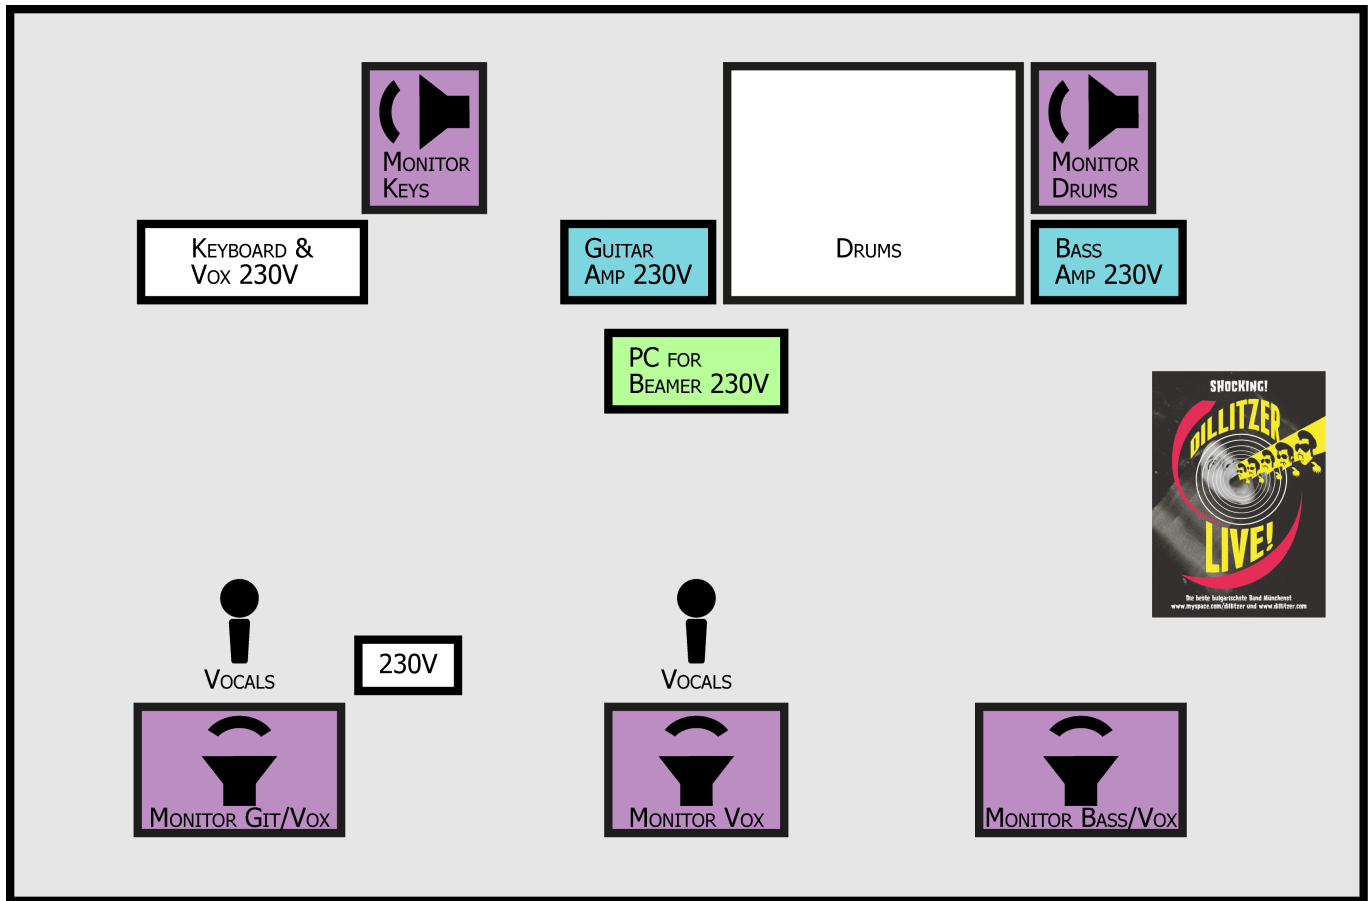

## Technical Rider – Dillitzer

### – Input List –

	Use for	Qty	FX-Insert	Notes
<b>Microphones + DI</b>				
Shure SM58	Vocal	3	Reverb	
Standard Mic Set	Drums	7		1xBD, 1xSD, 1xHiHat, 1x RackTom, 1x FloorTom, 2x Overheads
Shure SM57	Guitar Amp	1		
DI -Box	Bass	1		Phone Jack (Klinke) to XLR
DI-Box	Keys	1		
<b>Backline - Amps</b>				
Bass	Electric Bass			Trace Elliot 250W
Guitar	Electric Guitar			Fender Vibrolux Combo 40W
Keys	Keyboard			Nord Stage
<b>Extras</b>				
Video Beamer	Slide Show	1		To use on stage by Notebook
Video Screen	Slide Show	1		Back on Stage
<b>Electricity</b>				
230 V – 3 Plugs	Git / Keys / Bass	4		Guitar 2x (Effectboard + Amp)