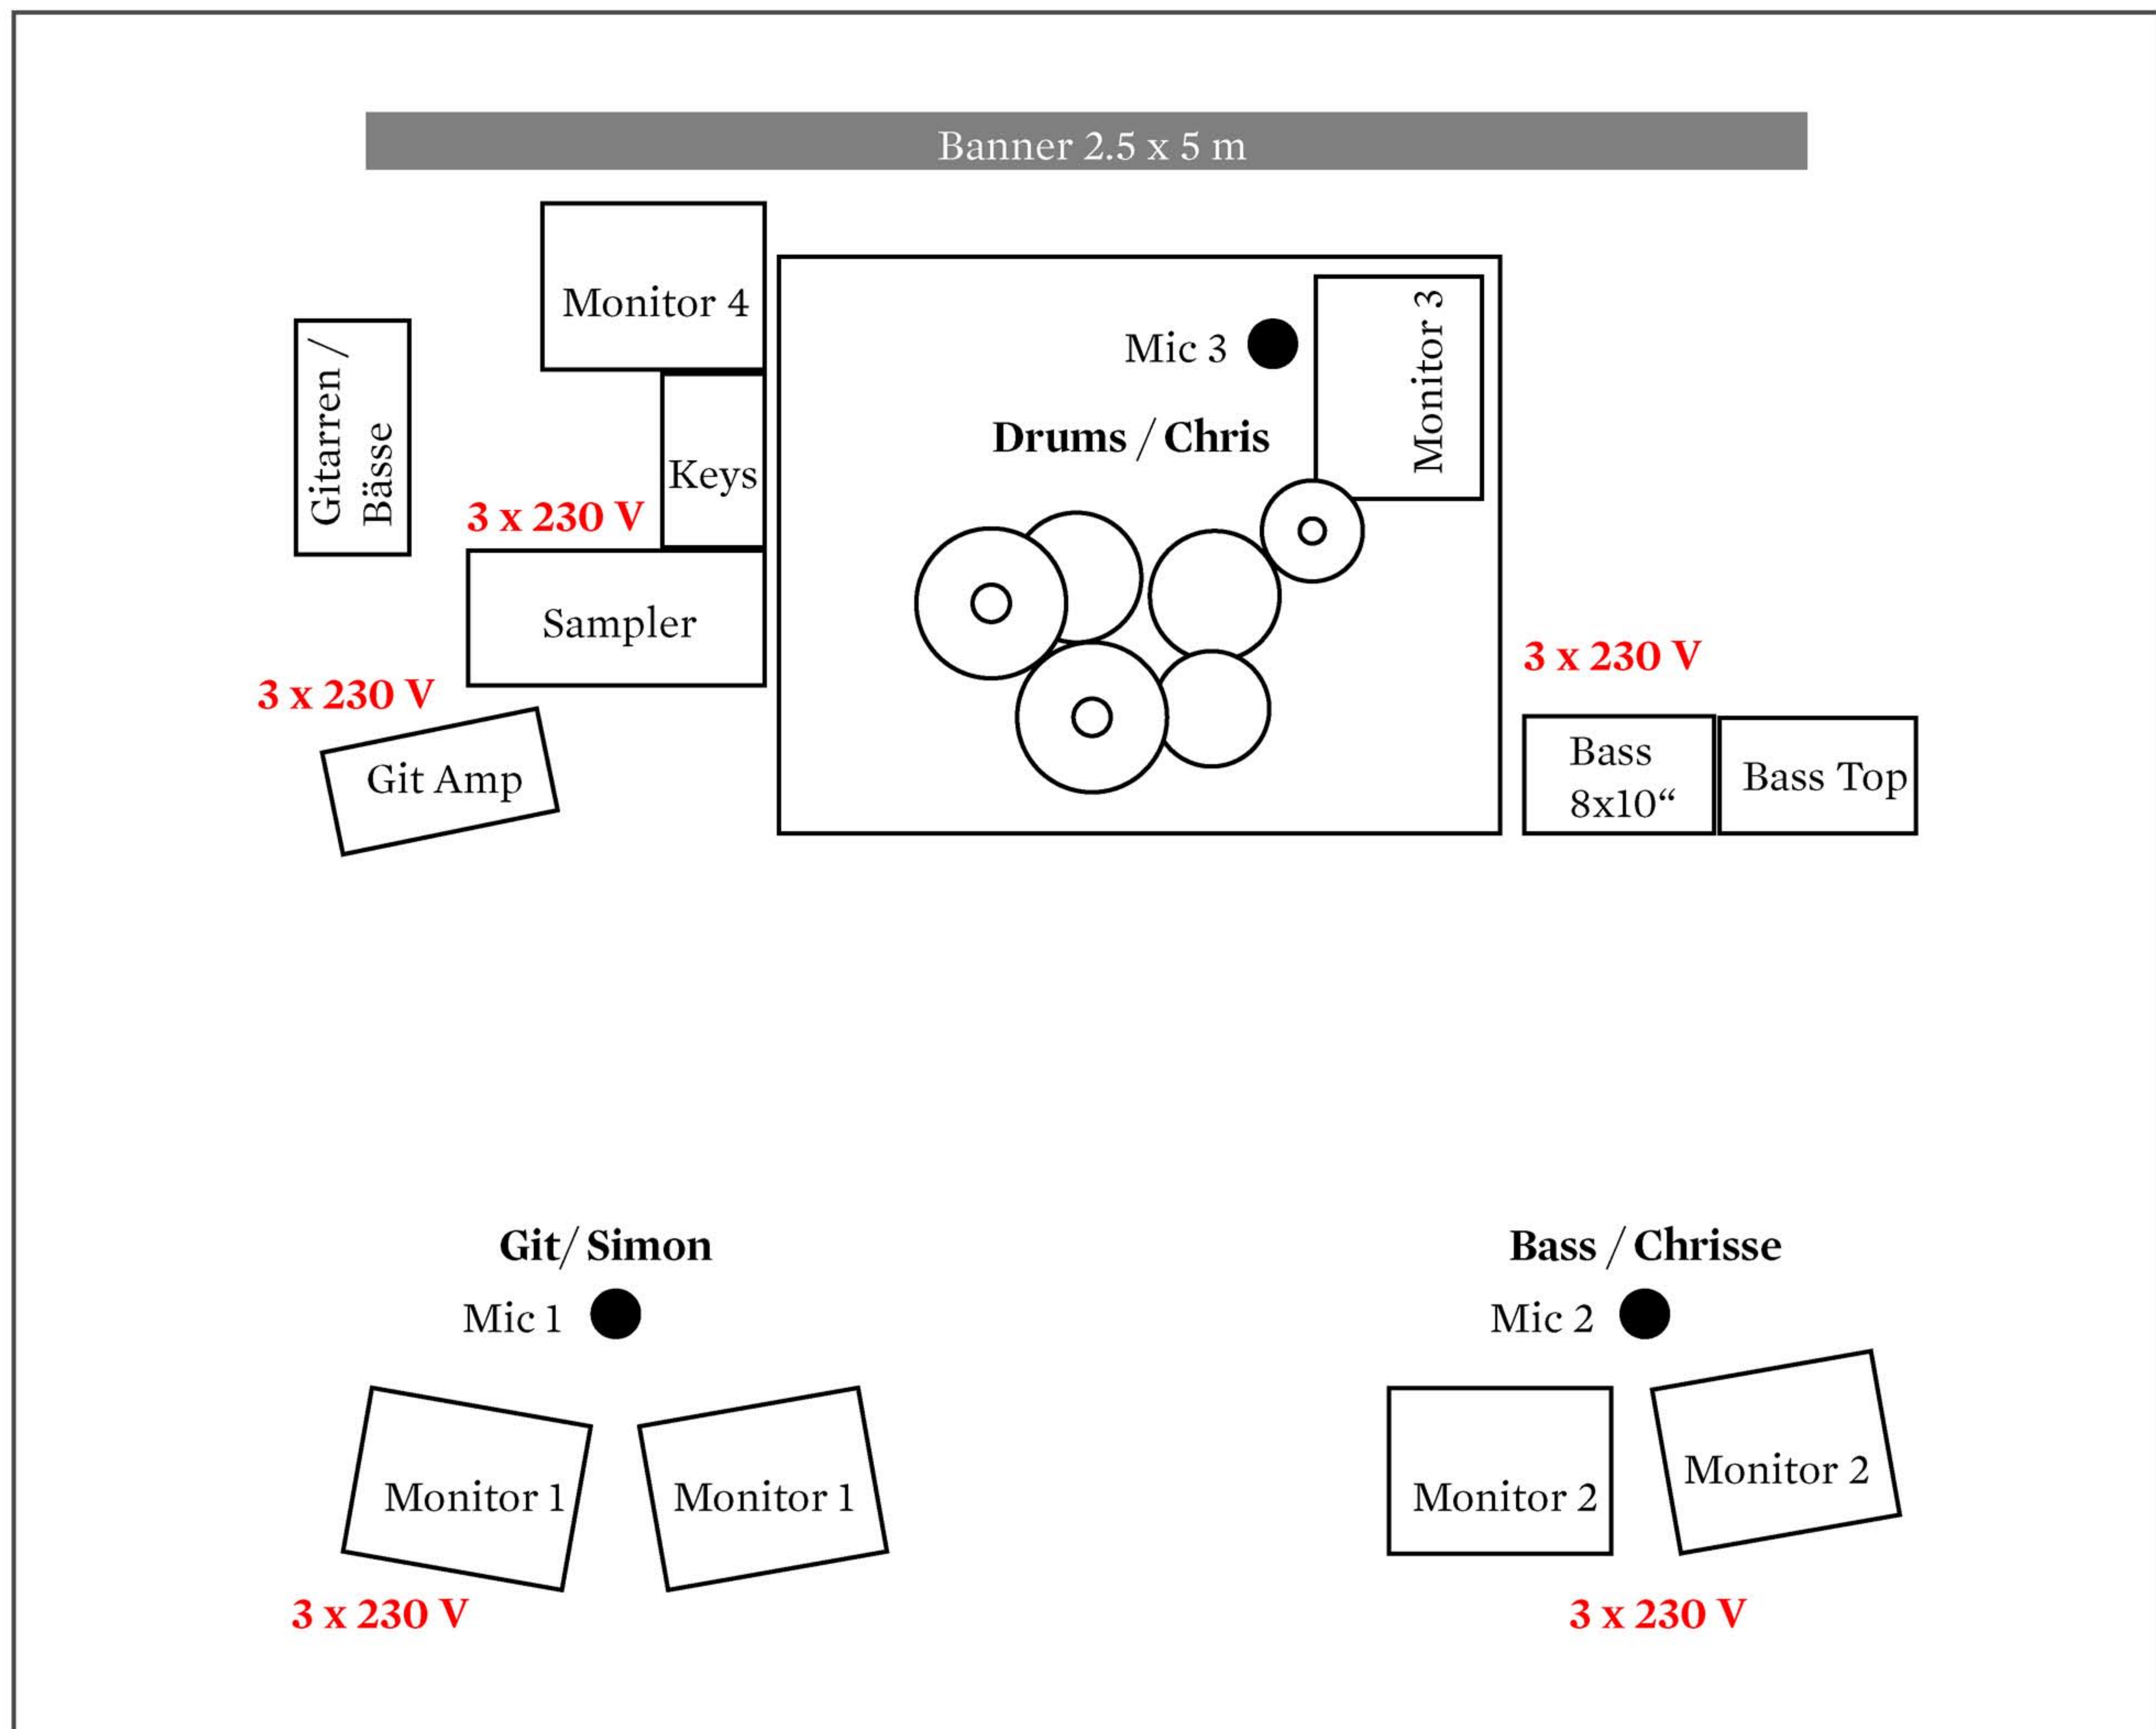

THE JERKS

Stageplan | Techrider

INPUT LISTE

INSTRUMENT MICS (empfohlen)

DRUMS

1 Kick	e602
2 Snare	SM 57
3 HiHat	Condensator, beliebig
4 Tom1	e604
5 Tom2	e604
6 Overhead R	Condensator, beliebig

BASS

7 Bass DI	DI-Box
-----------	--------