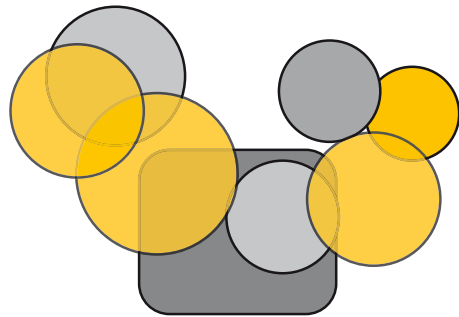

STAGE RIGHT

STAGE LEFT

RONALD  
VOX Back (Headset) ★

DRUMS      Bass +1  
Kick +3  
Leadvox +1  
Ronald Vox Back +2  
KEIN SAMPLER!

DRUM-MONITOR:  
AUX 1 In-Ear

BASS

DIZZY, Gitarre  
VOX Back ★

AUX 2

Gitarre +3  
Sampler +1  
Kick +1

DANIEL  
VOX Lead ★

AUX 3

MONITOR

AUX 3

MONITOR

LeadVox +3  
Sampler +1  
Kick +1

THORSTEN, Bass