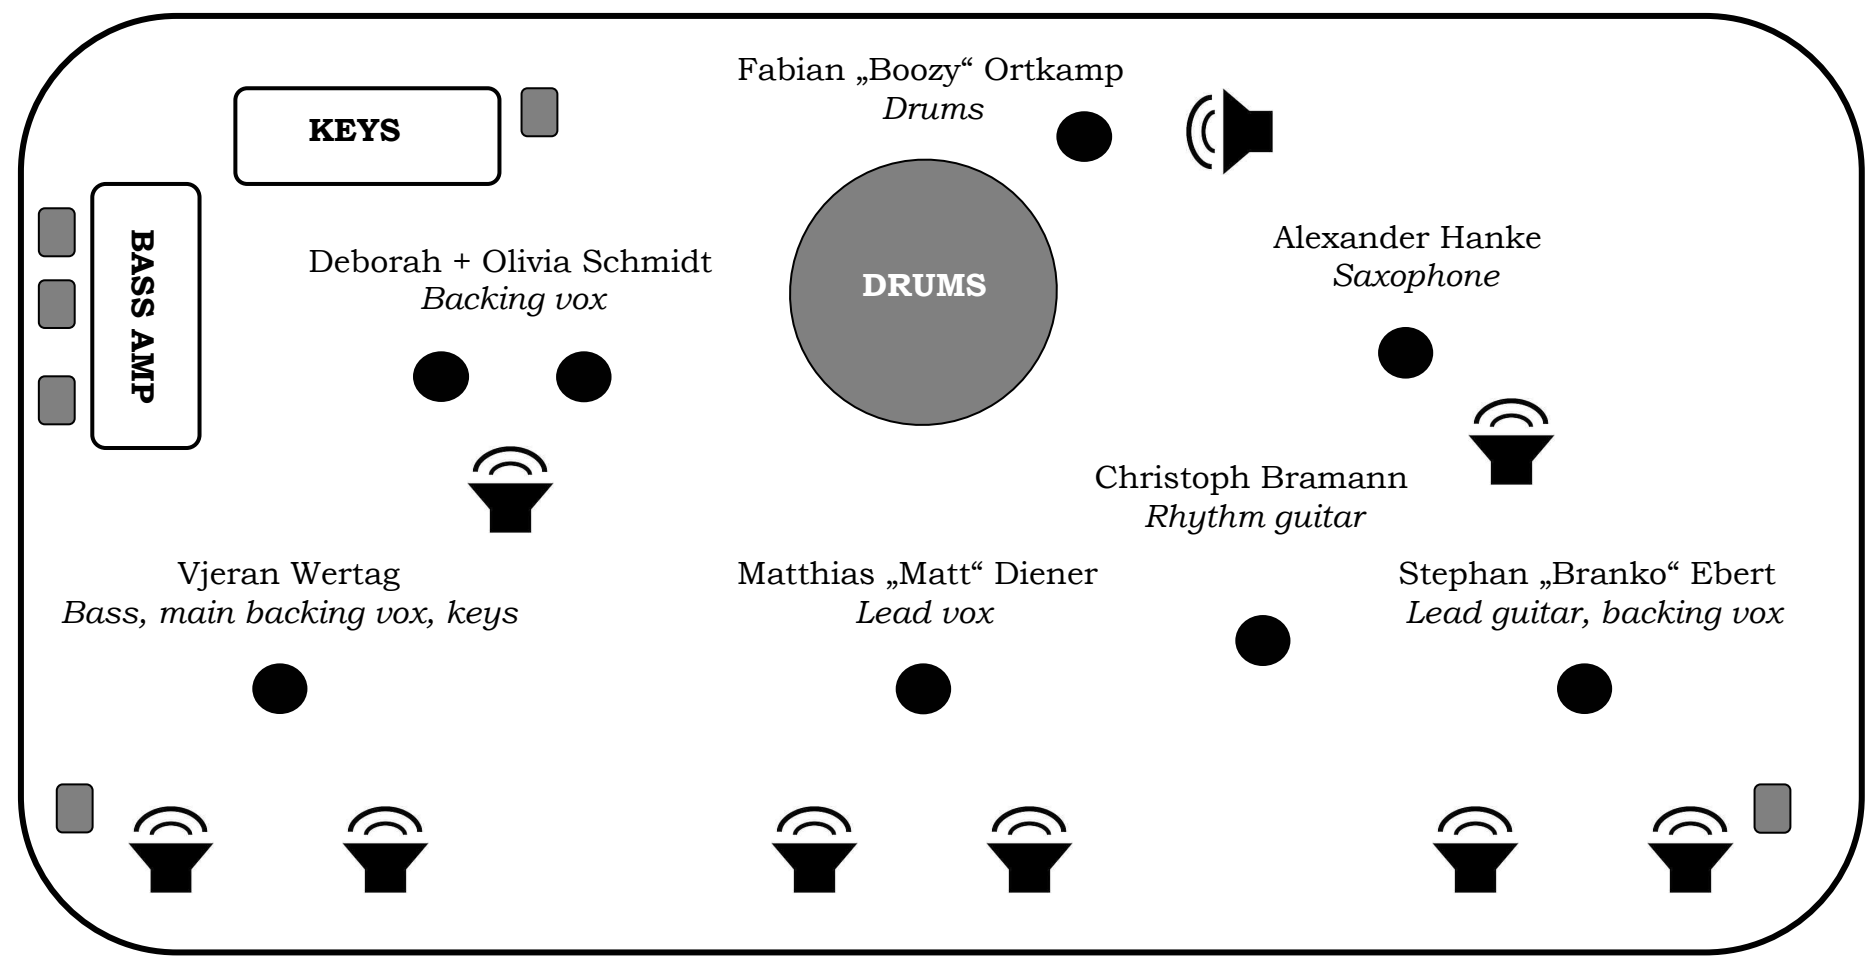

Mind the Gaep
www.mindthegaep.com
www.facebook.com/mindthegaep
www.regioactive.de/mindthegaep
Mobil: +49 (0)174 202 16 28
E-Mail: booking@mindthegaep.com

STAGEPLAN (BÜHNENPLAN)

unplugged-set

Publikum / Audience

● = Mics   📡 = Monitor   📦 = Power-Supply