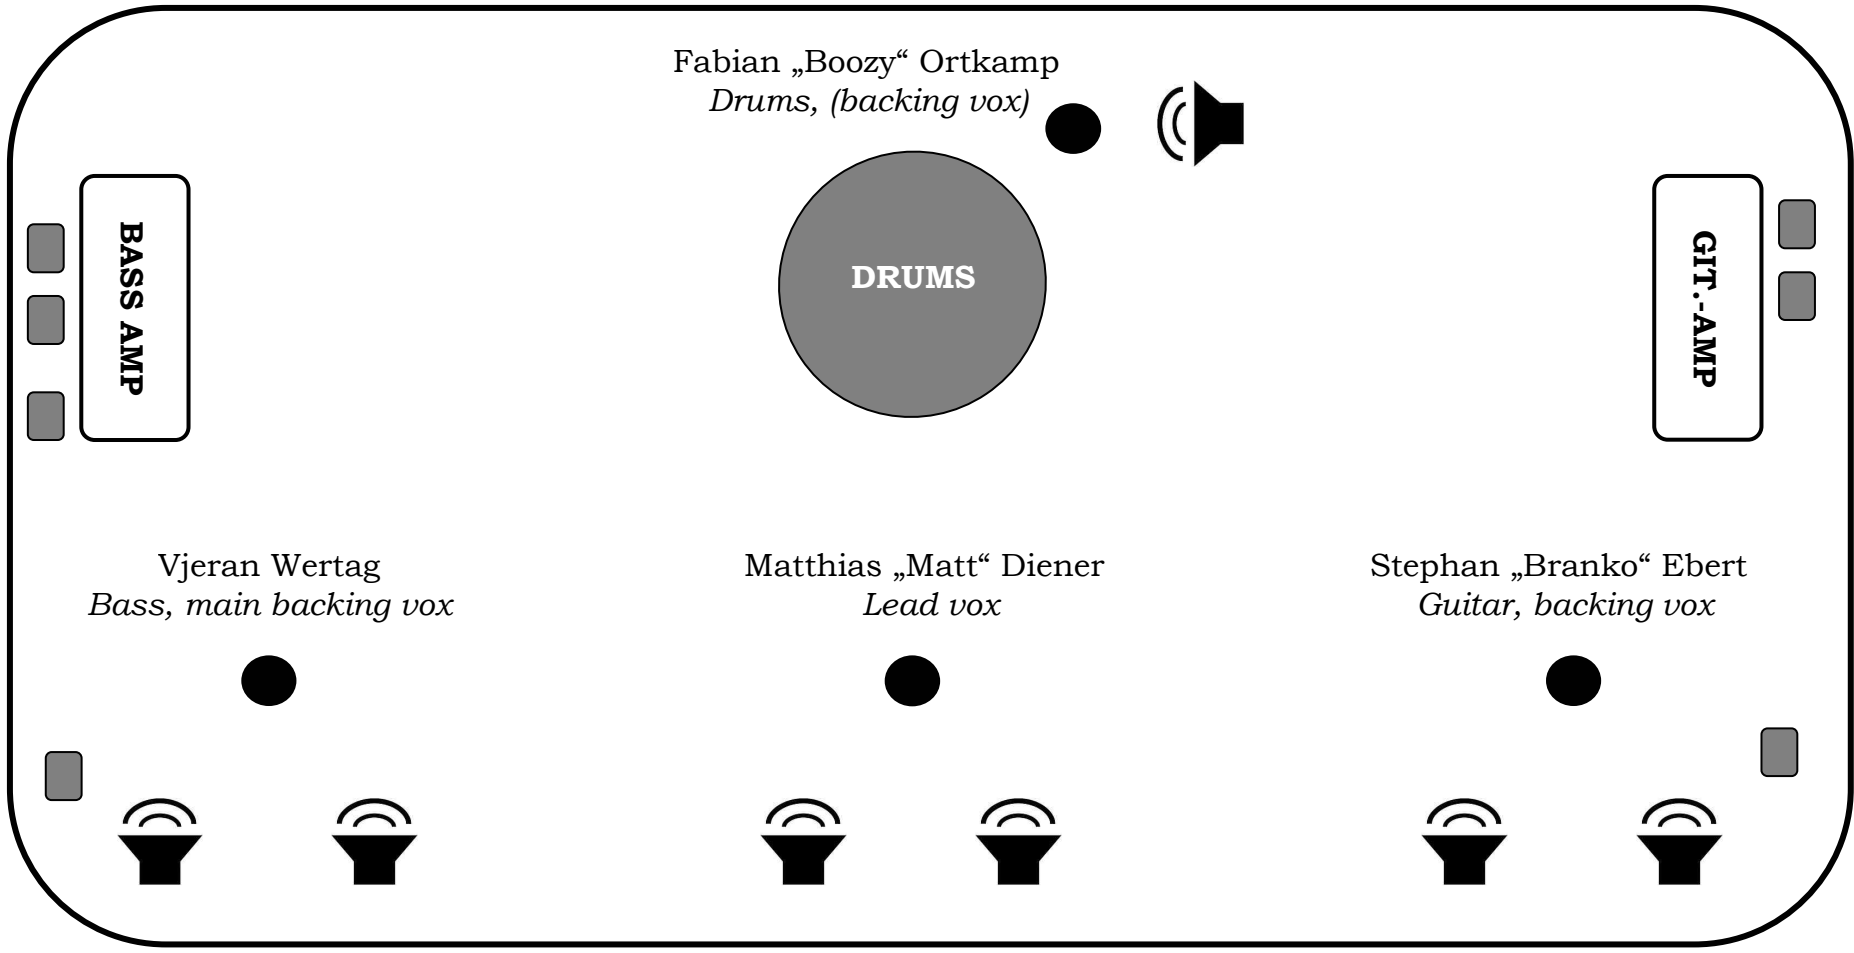

Mind the Gaep
www.mindthegaep.com
www.facebook.com/mindthegaep
www.regioactive.de/mindthegaep
Mobil: +49 (0)174 202 16 28
E-Mail: booking@mindthegaep.com

STAGEPLAN (BÜHNENPLAN)

plugged-set

Publikum / Audience

1

● = Mics   📢 = Monitor   📦 = Power-Supply